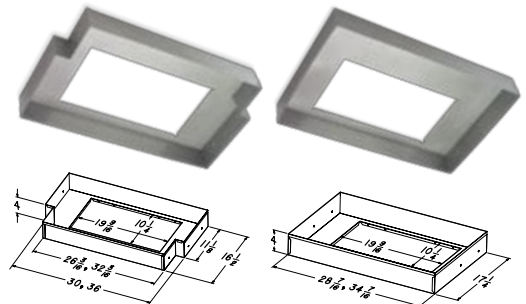

LT30 & 36 "T" liners work with wood hoods that are integrated with adjacent 12" deep cabinets.

LB30 & 36 "B" (box) liners fit into 18" deep wood hoods or cabinet bottoms.